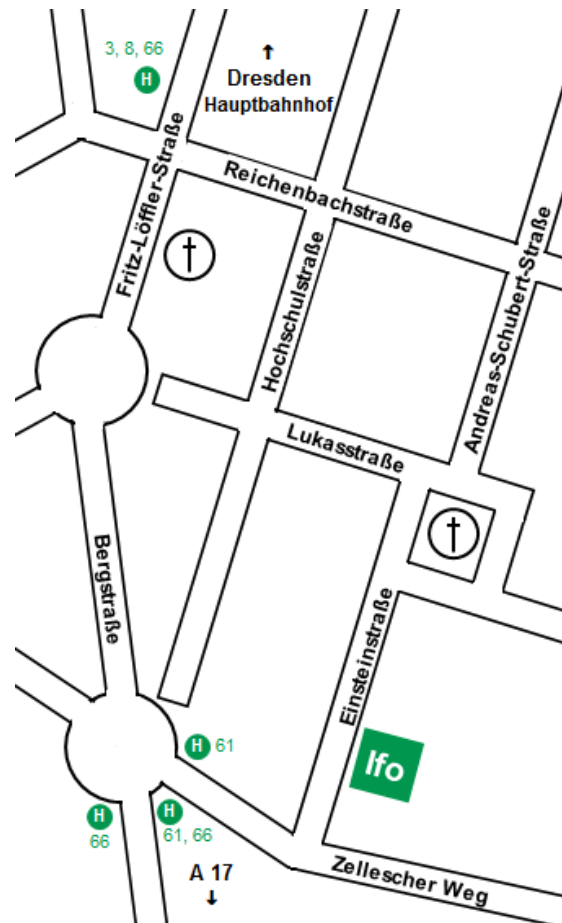

14:00 End of conference

How to reach us:

By plane:

From Airport Dresden International, please take train S2 (directions: Dresden Hauptbahnhof / Pirna) and get off at Dresden Hauptbahnhof (main station). Continue with *local public transport* (see below).

By train:

Please get off the train at Dresden Hauptbahnhof (main station). Continue with *local public transport* (see below).

Local public transport:

From Dresden city centre, please take tram lines 3, 7, 8, 9, 10, 11 to Dresden Hauptbahnhof (main station). From there, please take tram 3 (direction: Coschütz) or tram 8 (direction: Südvorstadt) or bus 66 (directions: Freital / Mockritz) and get off at the next stop Reichenbachstraße. Please turn left into Reichenbachstraße. At the second junction, turn right into Andreas-Schubert-Straße and walk uphill towards the church. Walking around the church on the right-hand side, you reach Einsteinstraße, where you will find the ifo Institute further uphill.

By car:

Please leave the Autobahn A17 at the exit “Dresden Südvorstadt” and follow the signs towards “Zentrum”. After about 3.5 km you pass the Orthodox Church on your right. Please turn immediately right into Reichenbachstraße. At the second junction, turn right into Andreas-Schubert-Straße and drive uphill towards the church. Driving around the church on the right-hand side, you reach Einsteinstraße, where you will find the ifo Institute further uphill.