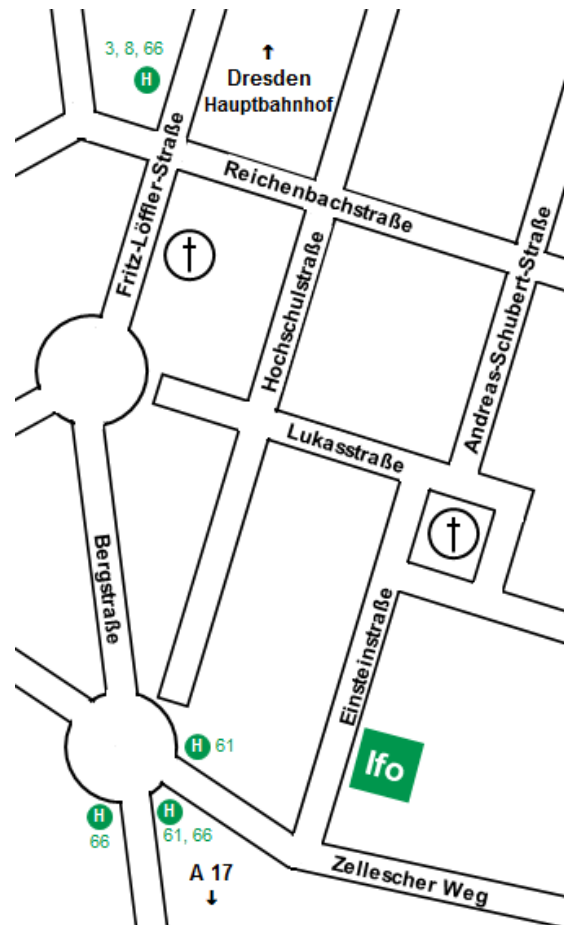

15:45 **End of conference and coffee break**

How to reach us:

By plane:

From Airport Dresden International, please take train S2 (directions: Dresden Hauptbahnhof / Pirna) and get off at Dresden Hauptbahnhof (main station). Continue with *local public transport* (see below).

By train:

Please get off the train at Dresden Hauptbahnhof (main station). Continue with *local public transport* (see below).

Local public transport:

From Dresden city centre, please take tram lines 3, 7, 8, 9, 10, 11 to Dresden Hauptbahnhof (main station). From there, please take tram 3 (direction: Coschütz) or tram 8 (direction: Südvorstadt) or bus 66 (directions: Freital / Mockritz) and get off at the next stop Reichenbachstraße. Please turn left into Reichenbachstraße. At the second junction, turn right into Andreas-Schubert-Straße and walk uphill towards the church. Walking around the church on the right-hand side, you reach Einsteinstraße, where you will find the ifo Institute further uphill.

By car:

Please leave the Autobahn A17 at the exit “Dresden Südvorstadt” and follow the signs towards “Zentrum”. After about 3.5 km you pass the Orthodox Church on your right. Please turn immediately right into Reichenbachstraße. At the second junction, turn right into Andreas-Schubert-Straße and drive uphill towards the church. Driving around the church on the right-hand side, you reach Einsteinstraße, where you will find the ifo Institute further uphill.